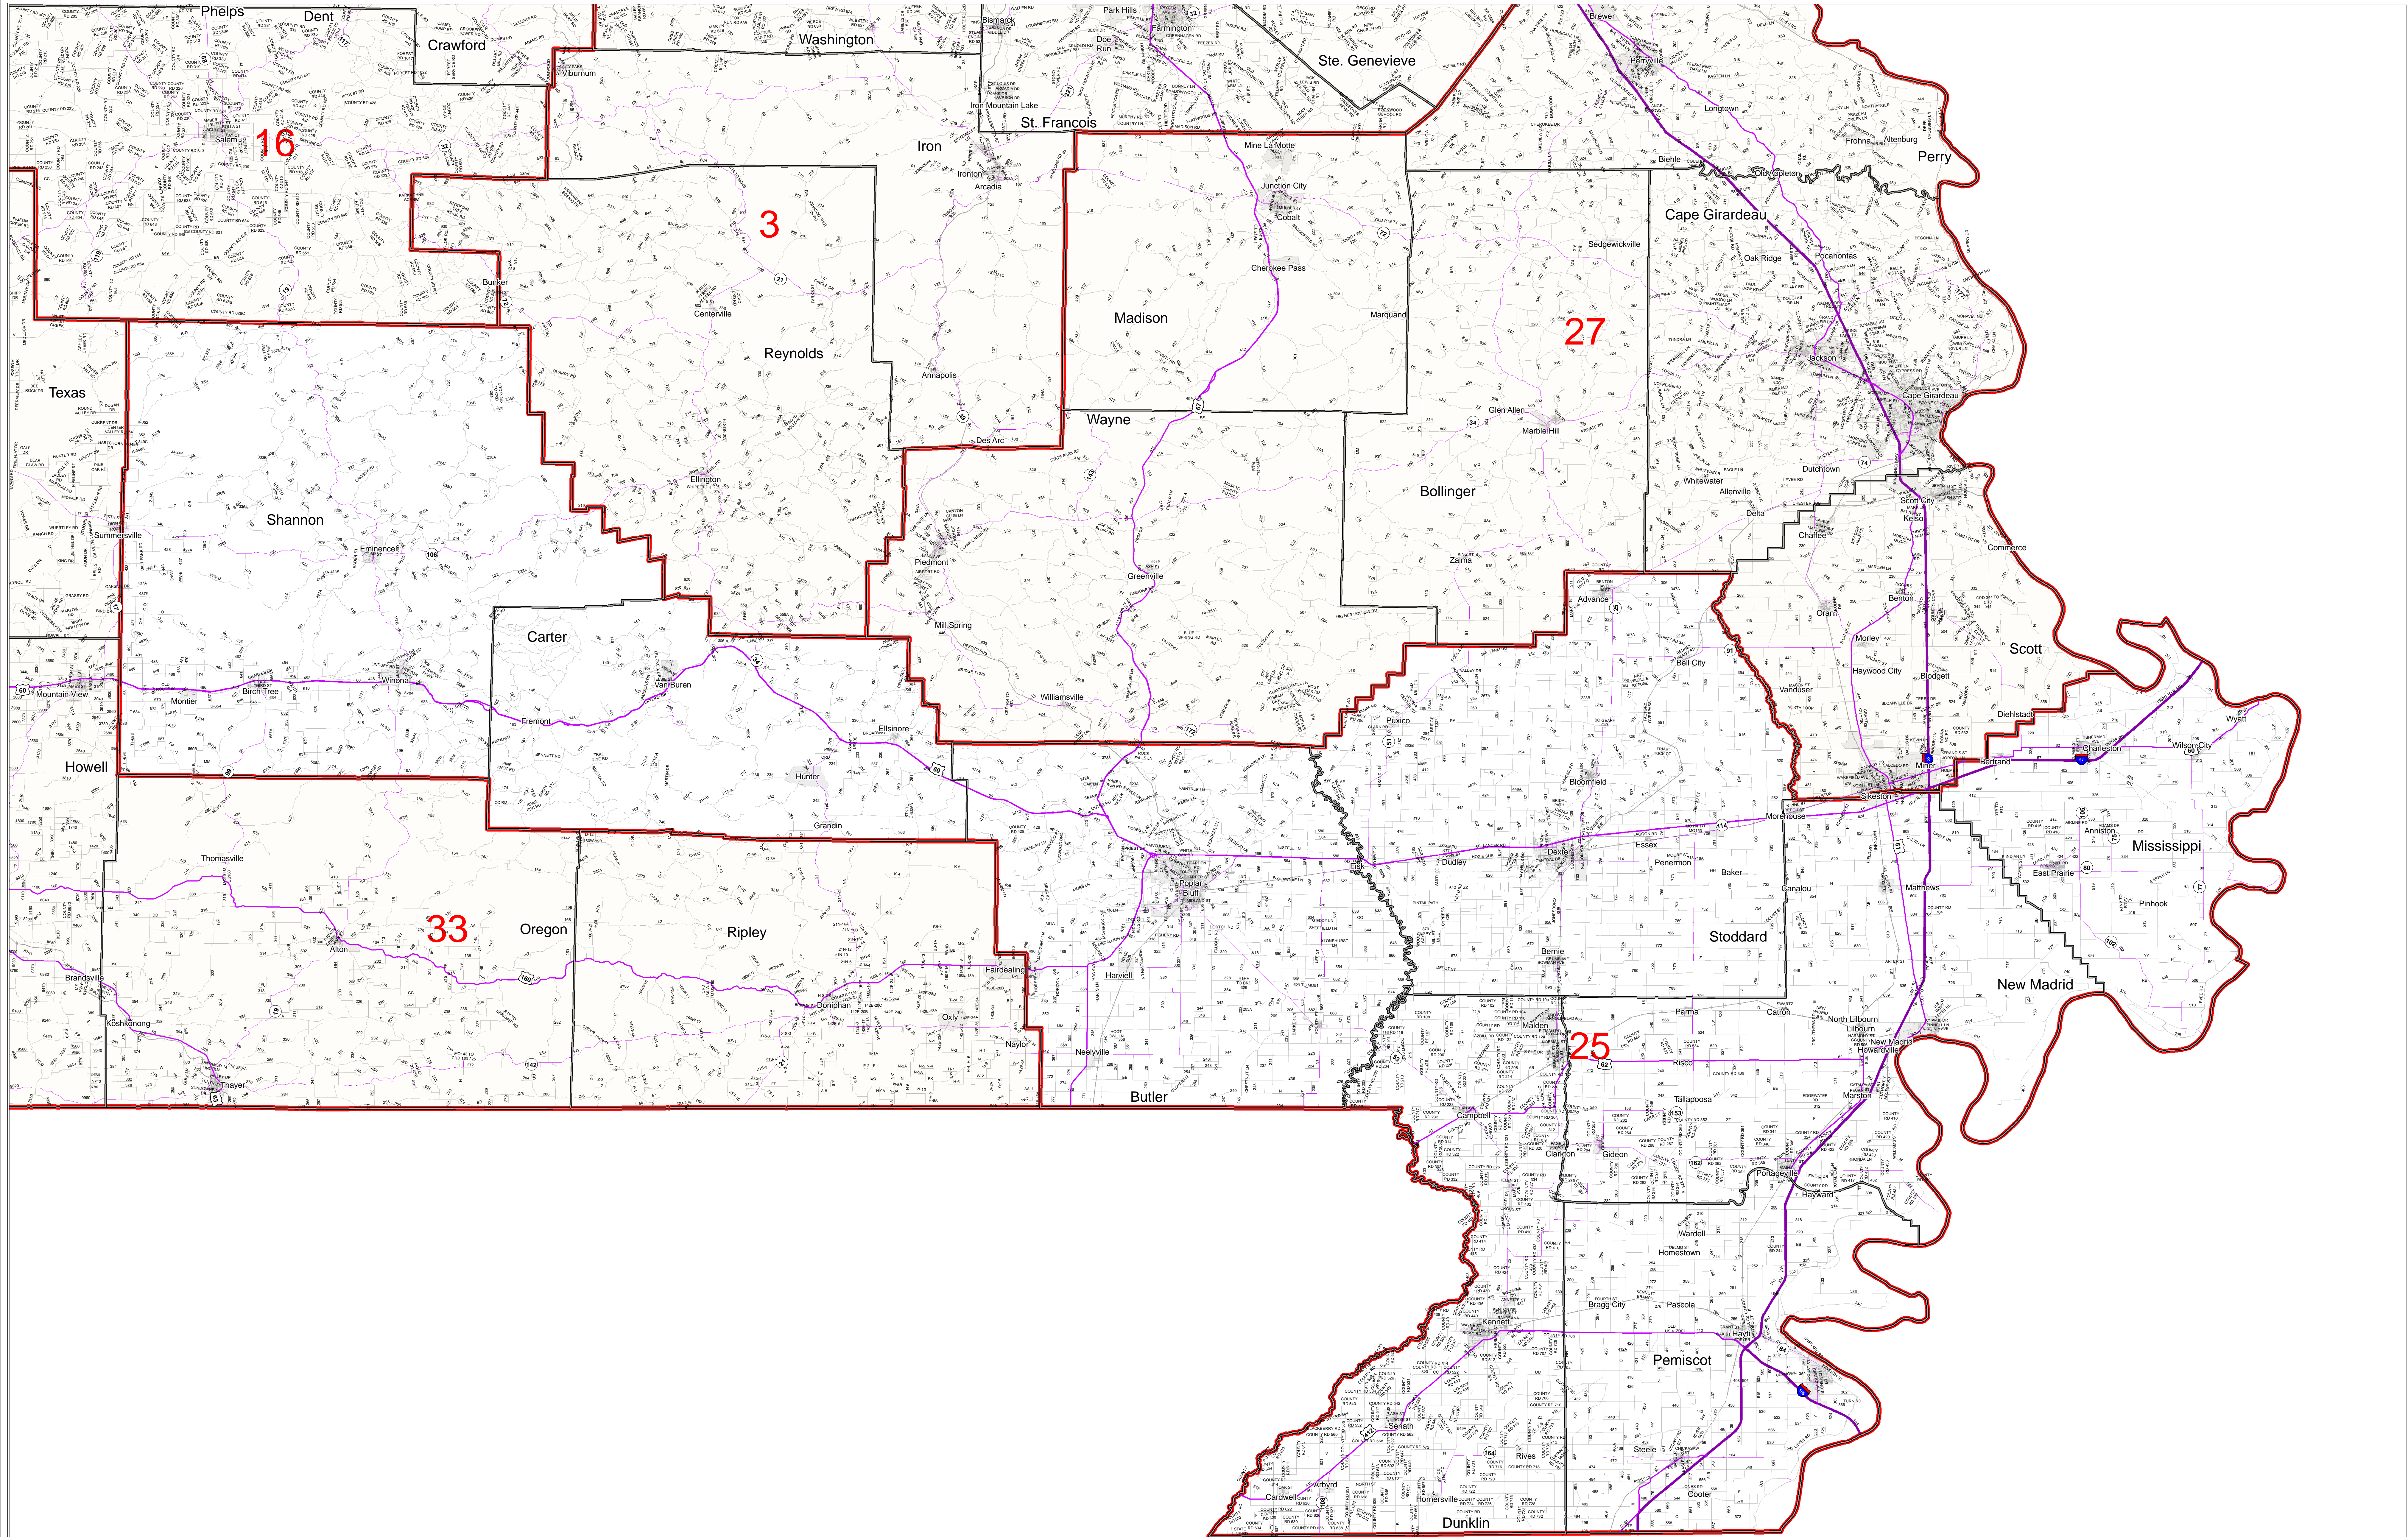

Missouri State Senate District Number 25

2012 Senate Apportionment Commission – Final Plan

- ▭ Districts
- Counties
- Interstates
- U.S. Highways
- MO Highways
- Streets
- Incorporated Places*
- Area Outside of Featured District